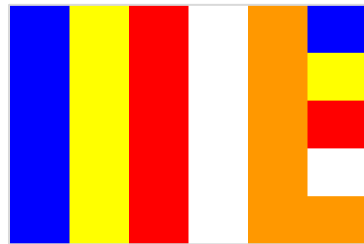

# The International Buddhist Flag

The international Buddhist flag was first flown on the Buddha's Birthday in 1885 in Colombo, Sri Lanka. It has since been used by Buddhists around the world. It does not represent any one school of Buddhism.

The colours represent the light in the aura that surrounded the Buddha: blue, yellow, red, white, orange, and a sixth colour that is represented as a mixture of all colours.